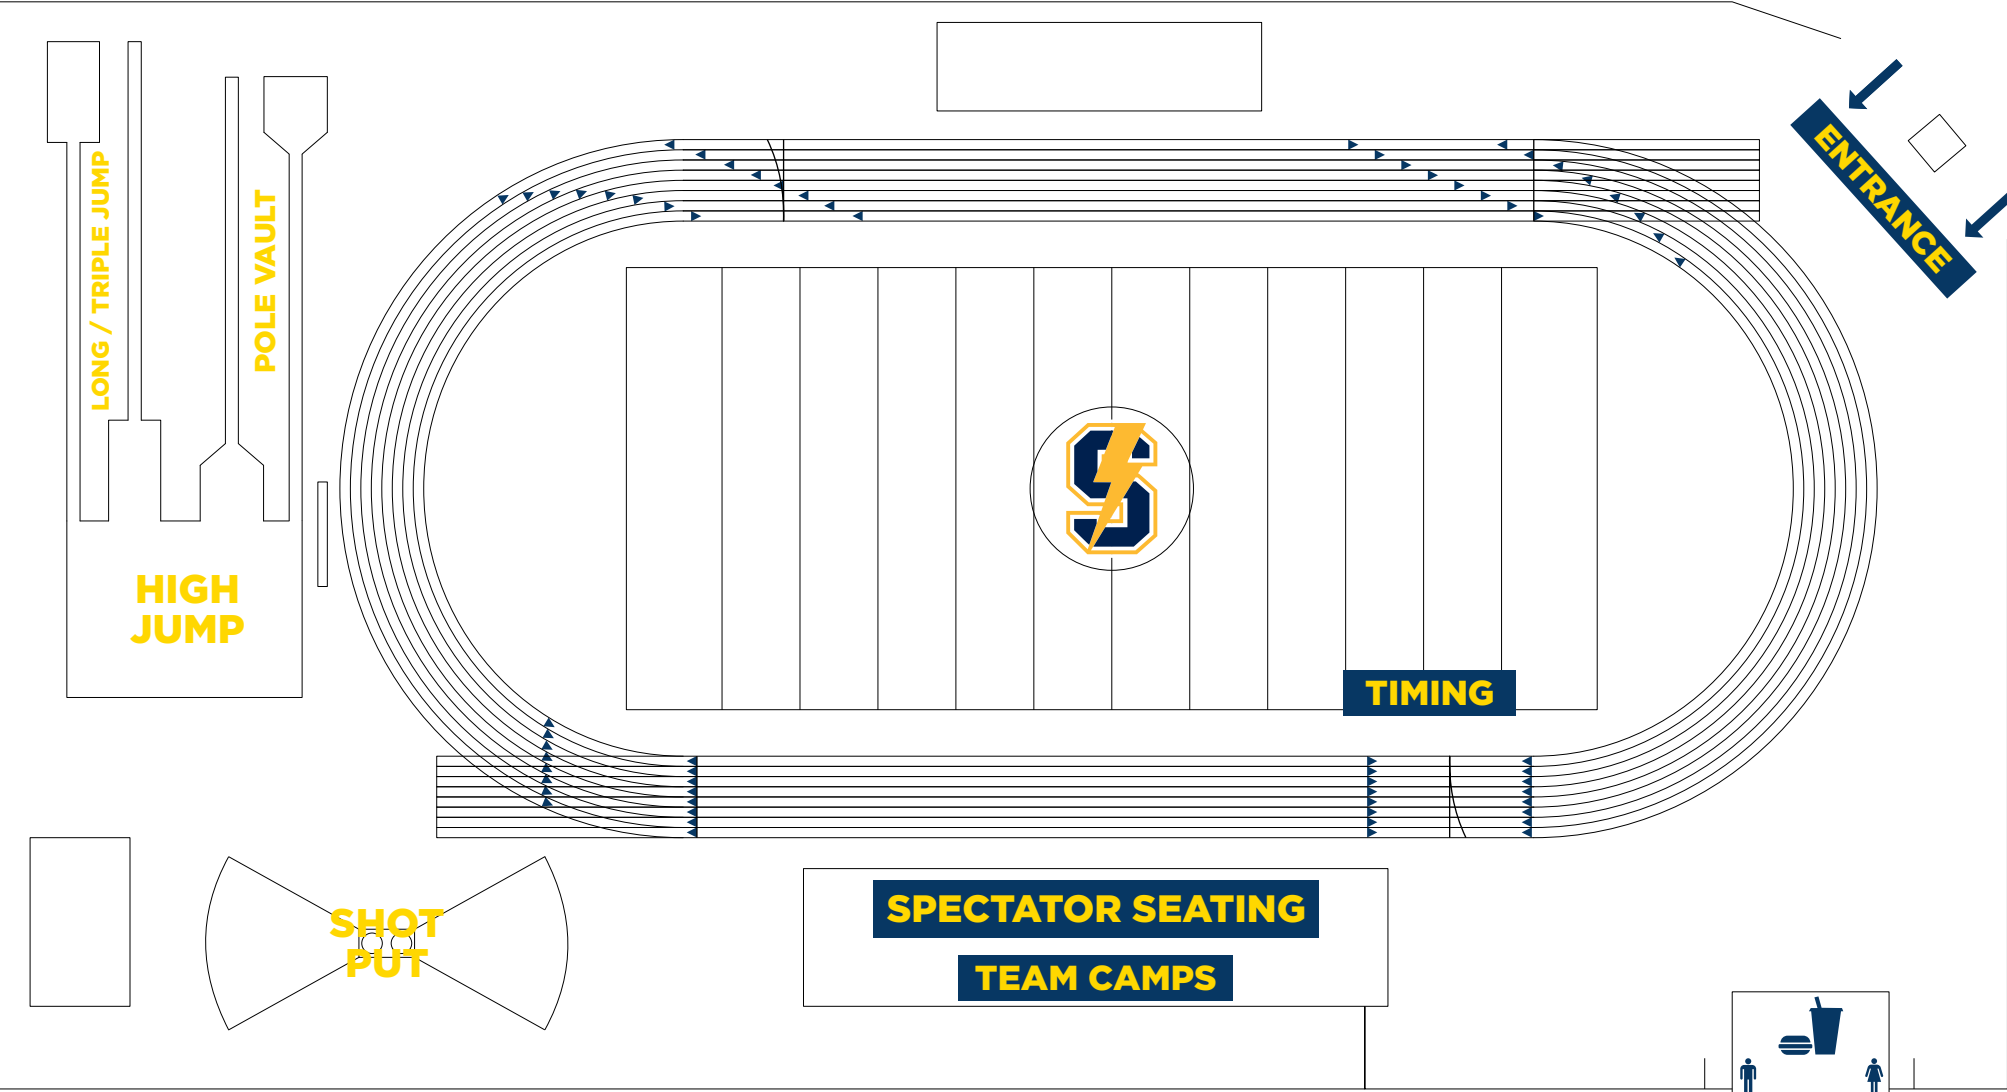

JOHN DAVIS TITAN STADIUM

TITAN  DISTANCE